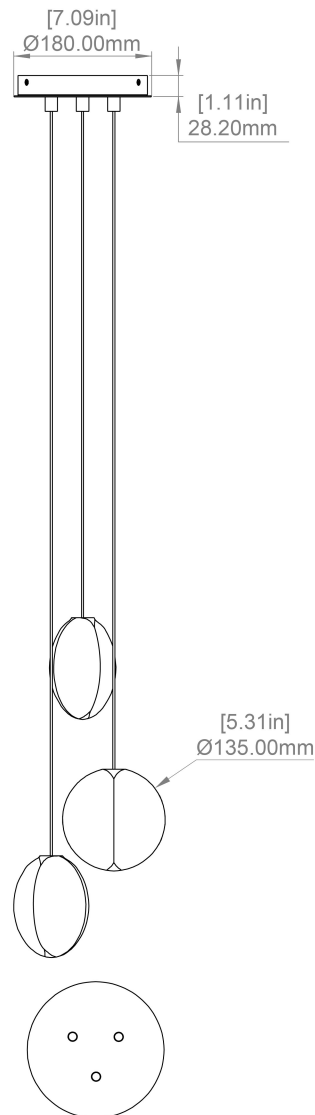

SKU
 OV.R3FGL.1
 OV.R3FGL.2
 OV.R3CGL.1
 OV.R3CGL.2

MATERIALS
 Glass

CABLE MEASURE
 10 ft (3 m) standard adjustable
 Coax kevlar cable

LAMPING
 G4 LED 6W
 750 lumens
 2700K
 CRI > 90
 0-10V, 1-10V, PUSH, PWM
 15,000 lifetime hours

CANOPY
 7.1" (180mm) diameter
 1.11" (28mm) depth
 Brushed brass, silk black, white
 RAL9003
 Round

STANDARD FINISHES

Image shown: Ova C3, clear finish.